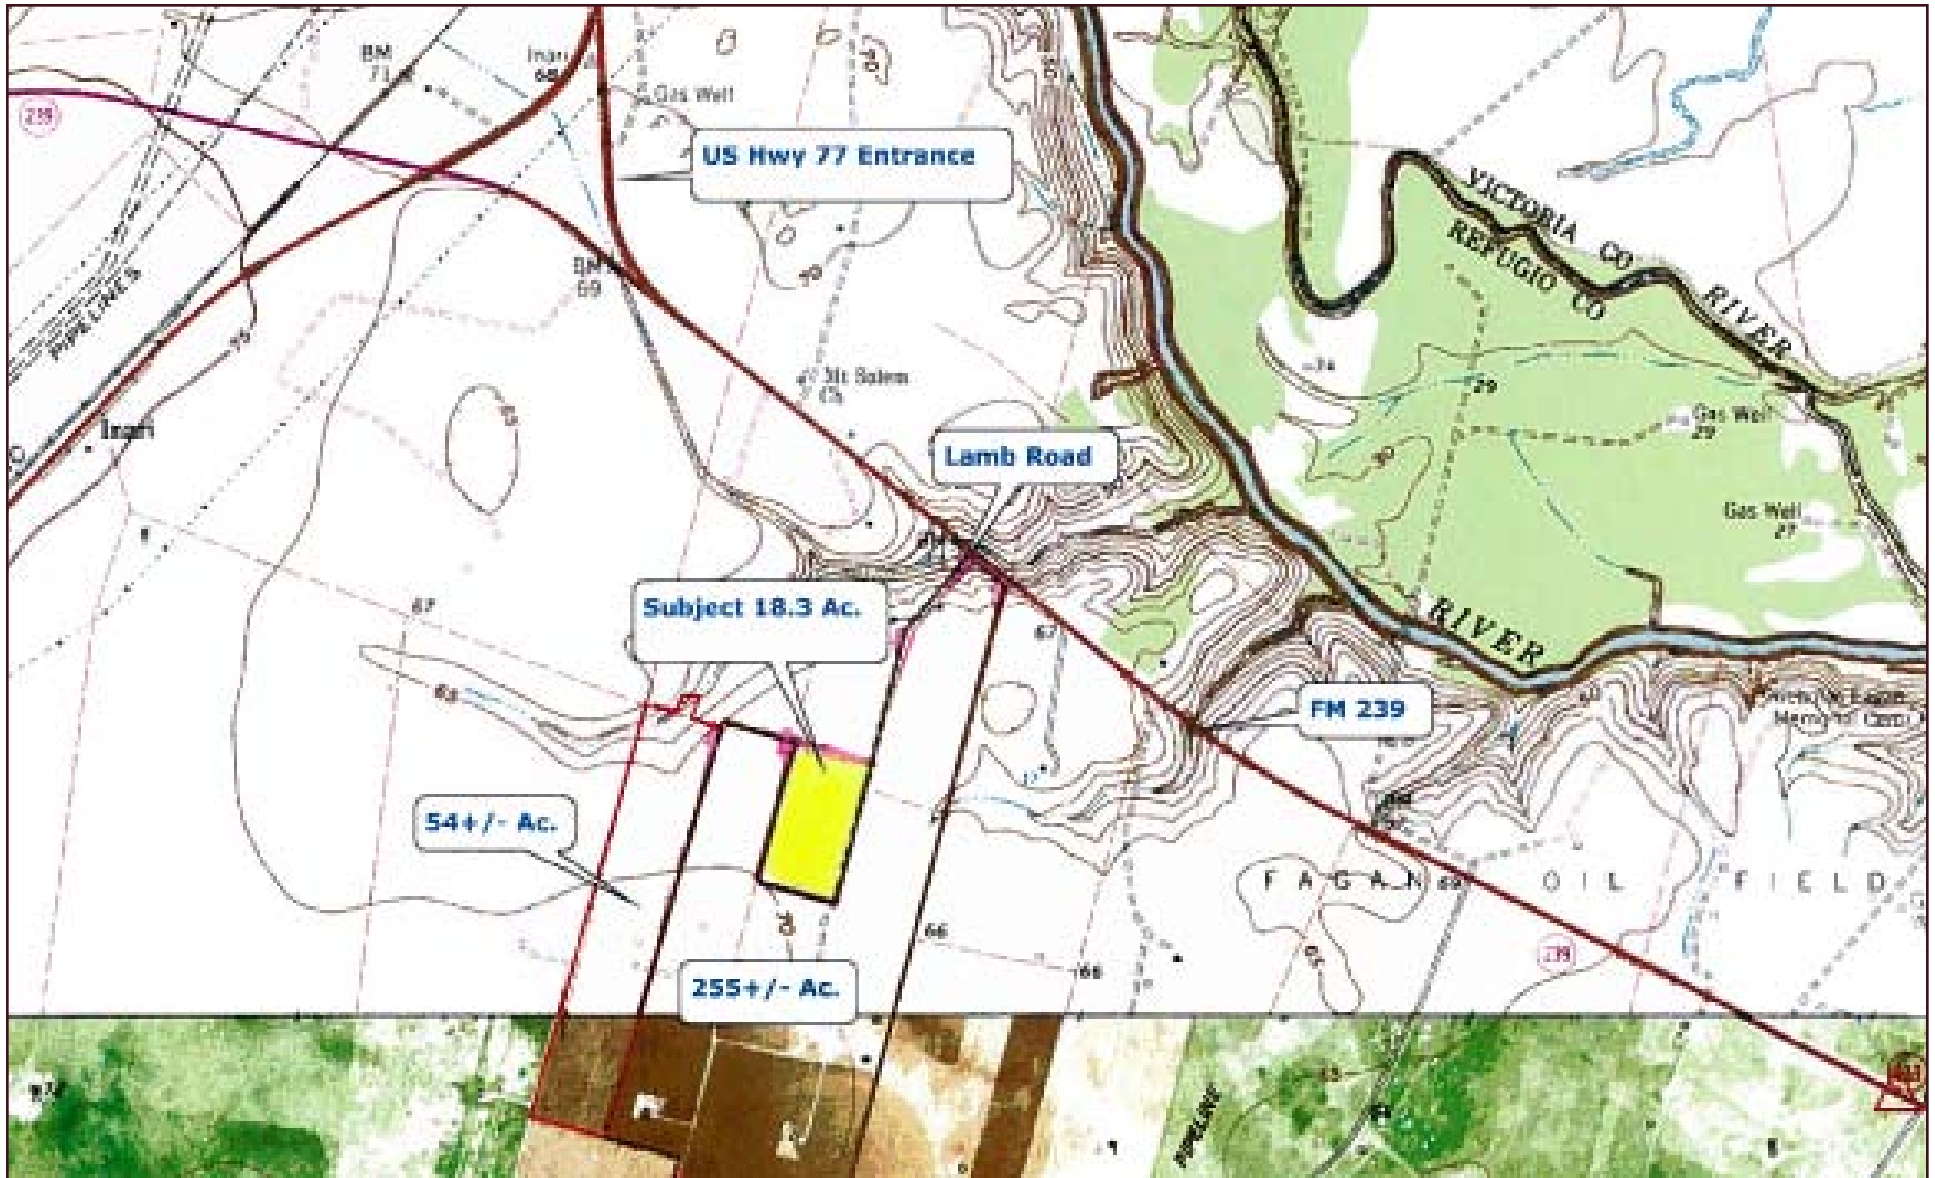

For Additional Information Contact:
Harold Haynes – Haynes Realty Company
2308 Hwy 35 North, Rockport, Texas 78382
361-729-0544 / 946-9600
harold@haynes-realty.com
www.haynes-realty.com

Site Location