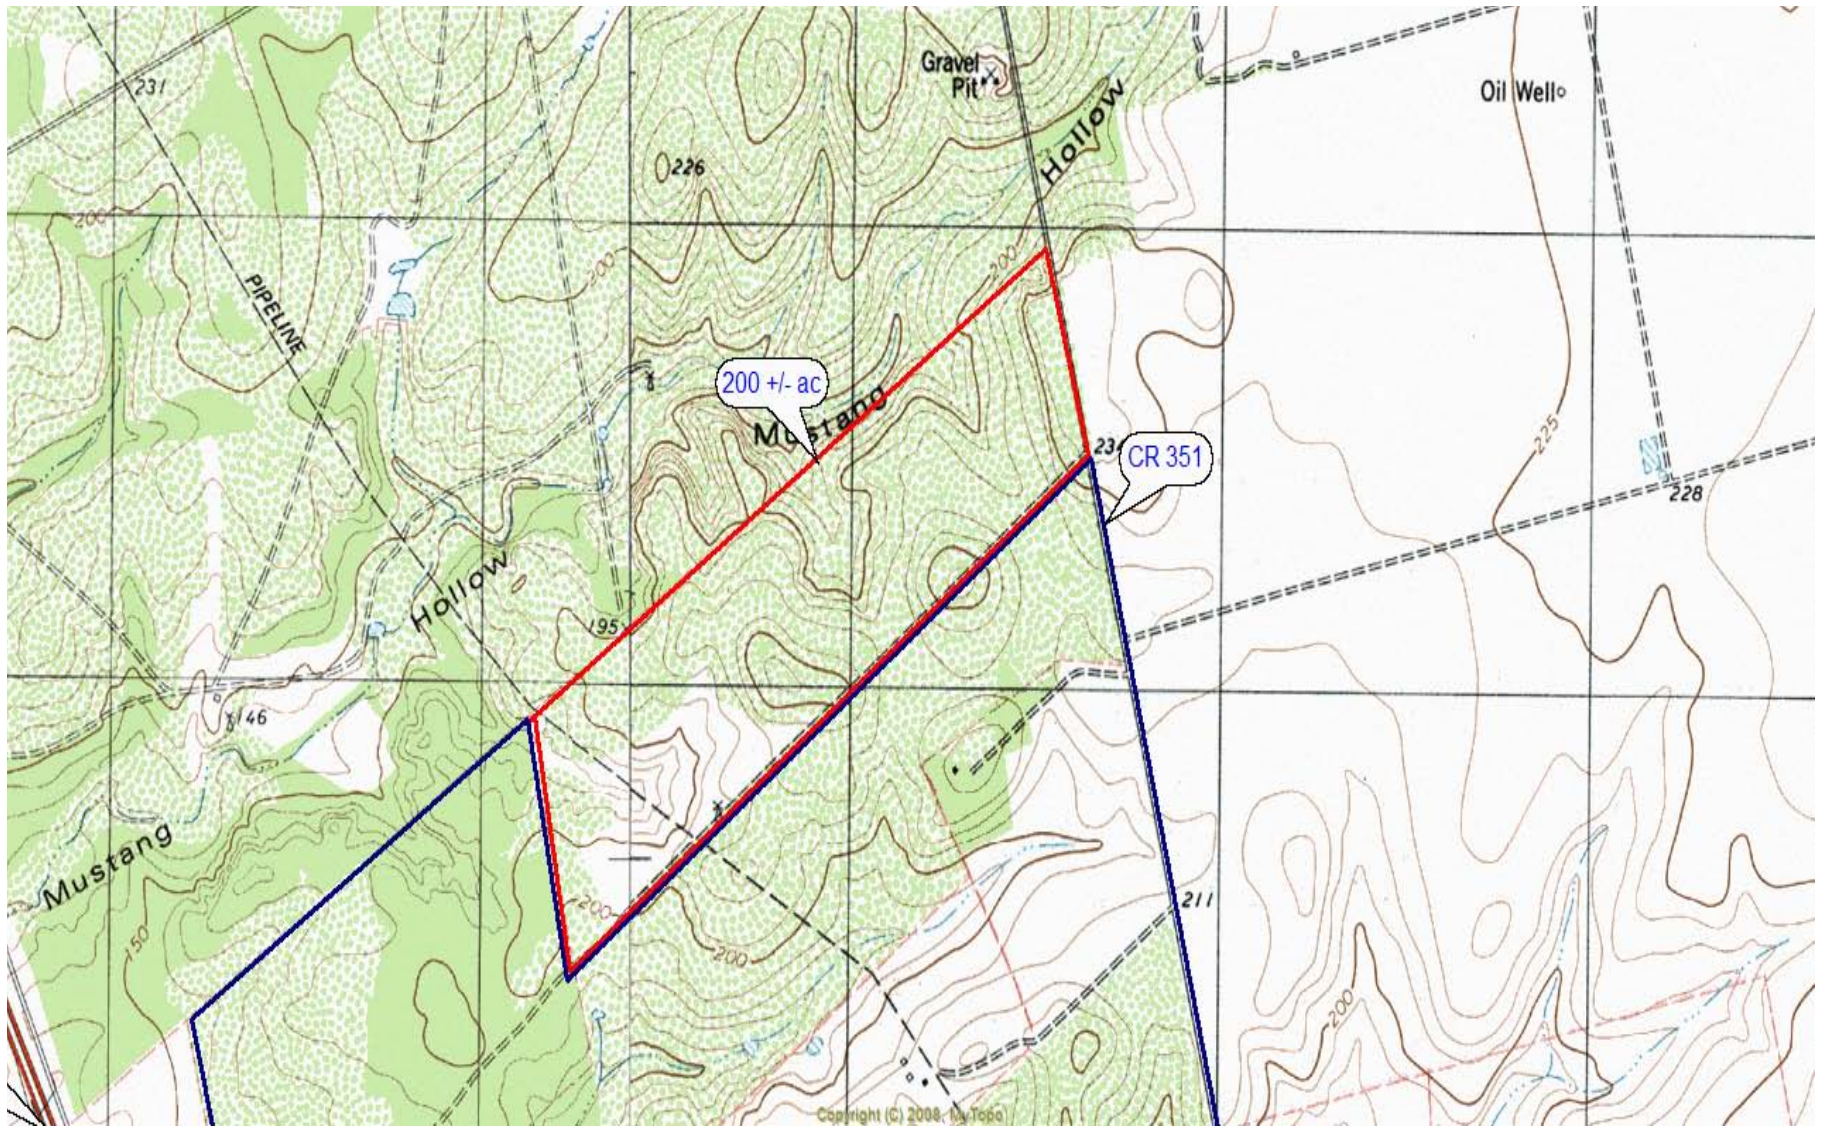

Pete Petropoulos
361-548-0320
petesellstx@yahoo.com
2308 Highway 35 North
Rockport, Texas 78382

Topographical Map