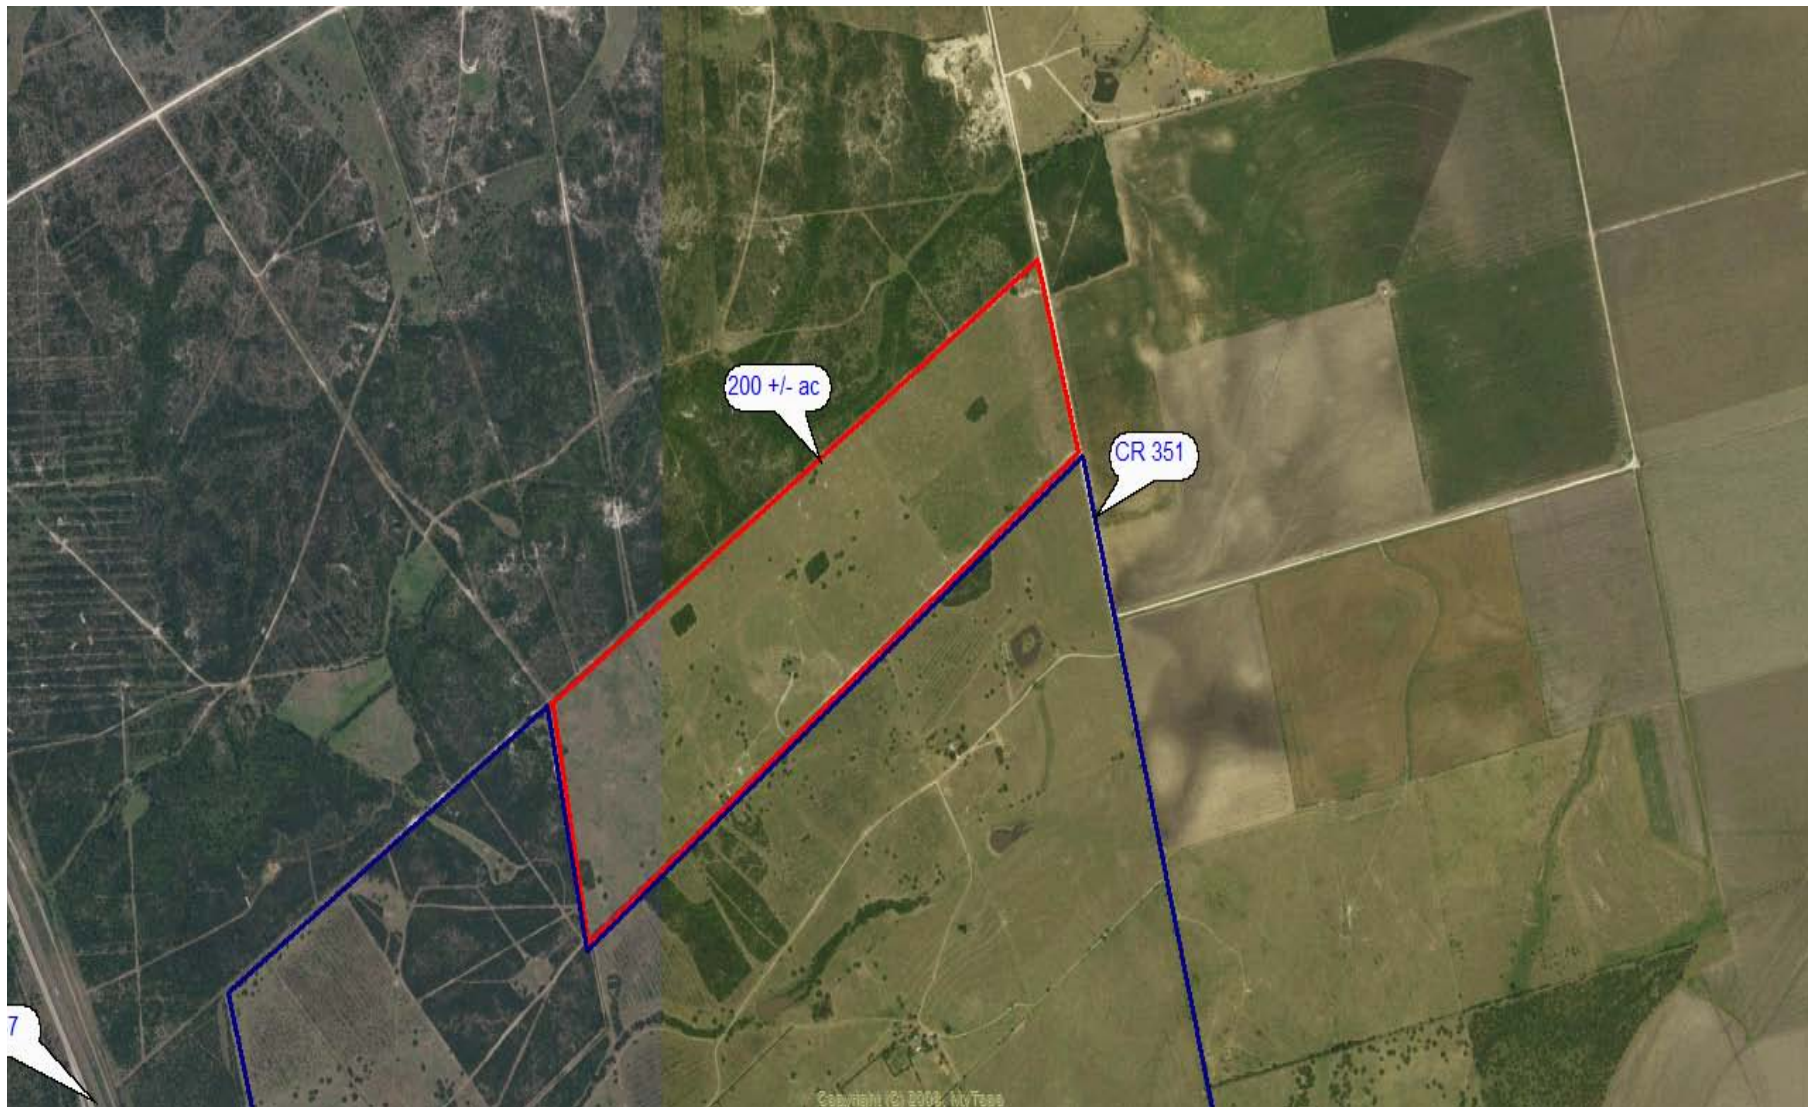

Pete Petropoulos
361-548-0320
petesellstx@yahoo.com
2308 Highway 35 North
Rockport, Texas 78382

Satellite Aerial