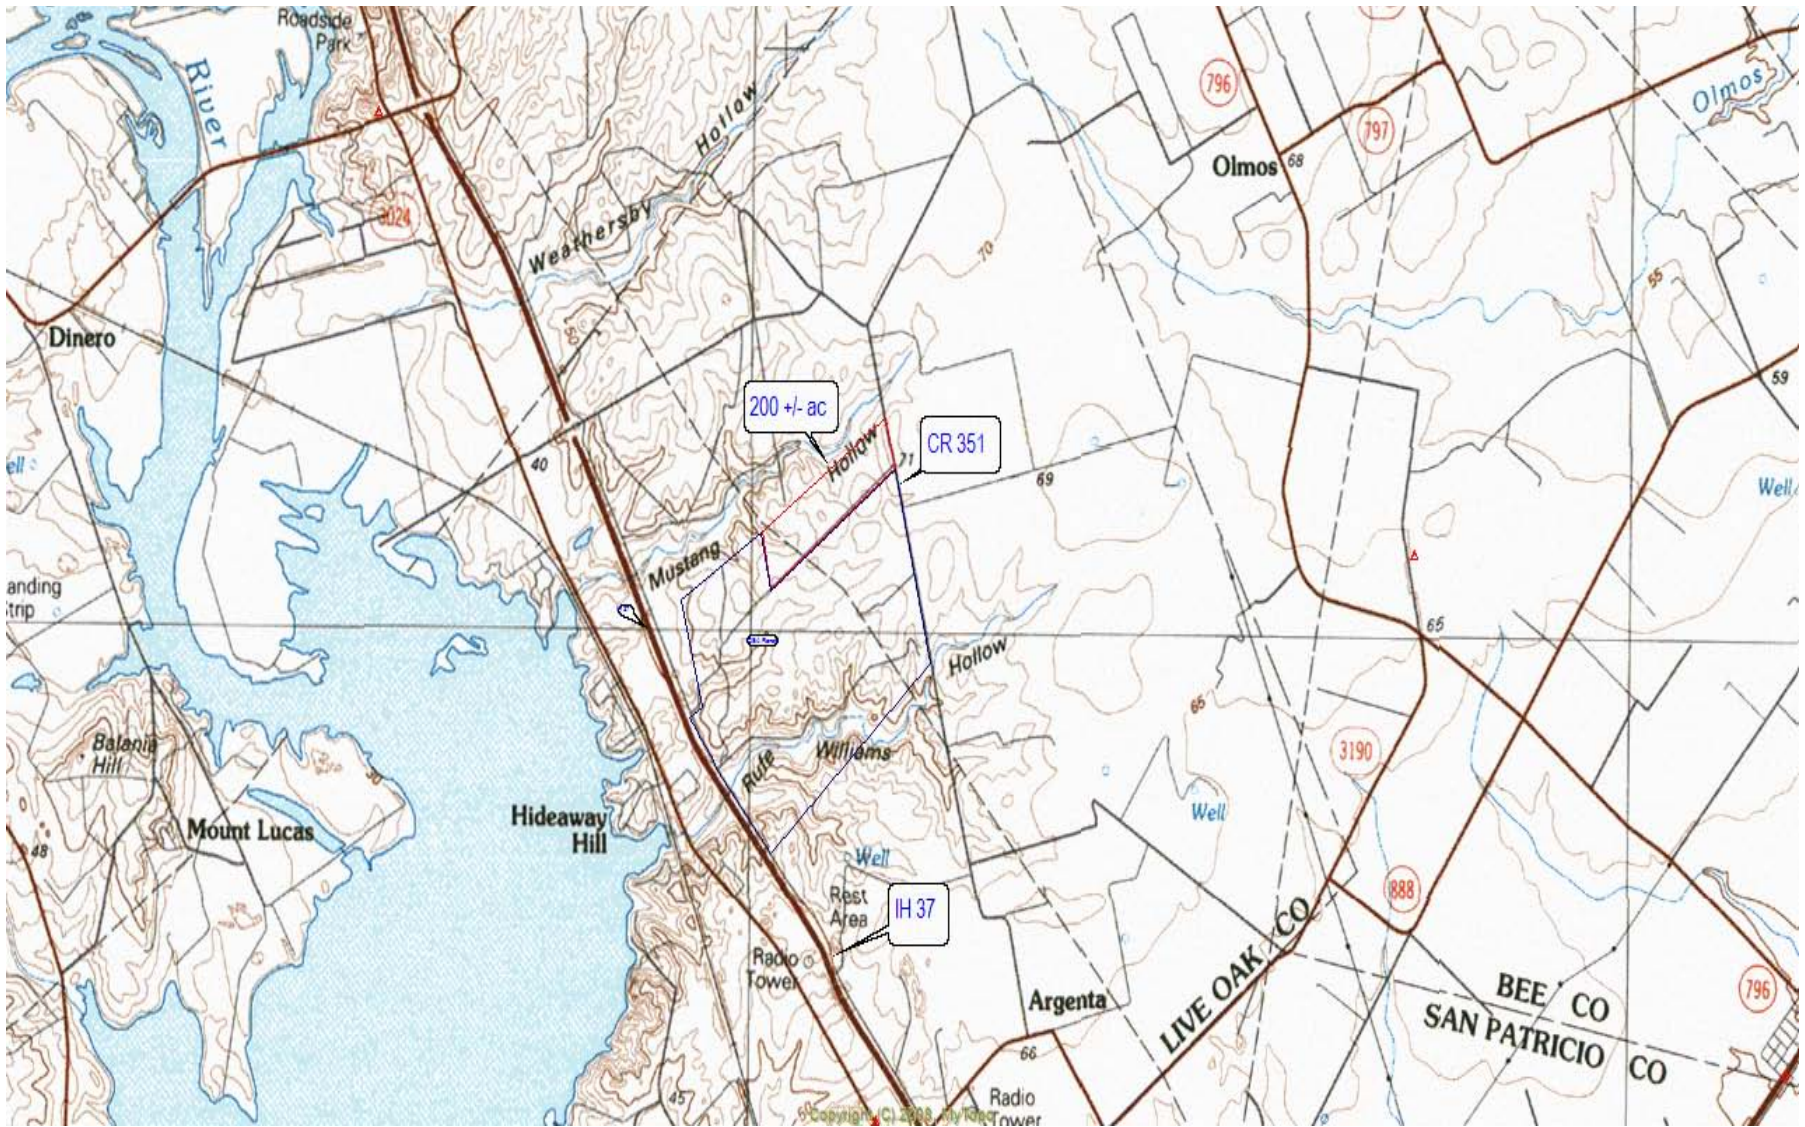

Pete Petropoulos
361-548-0320
petesellstx@yahoo.com
2308 Highway 35 North
Rockport, Texas 78382

Site Map